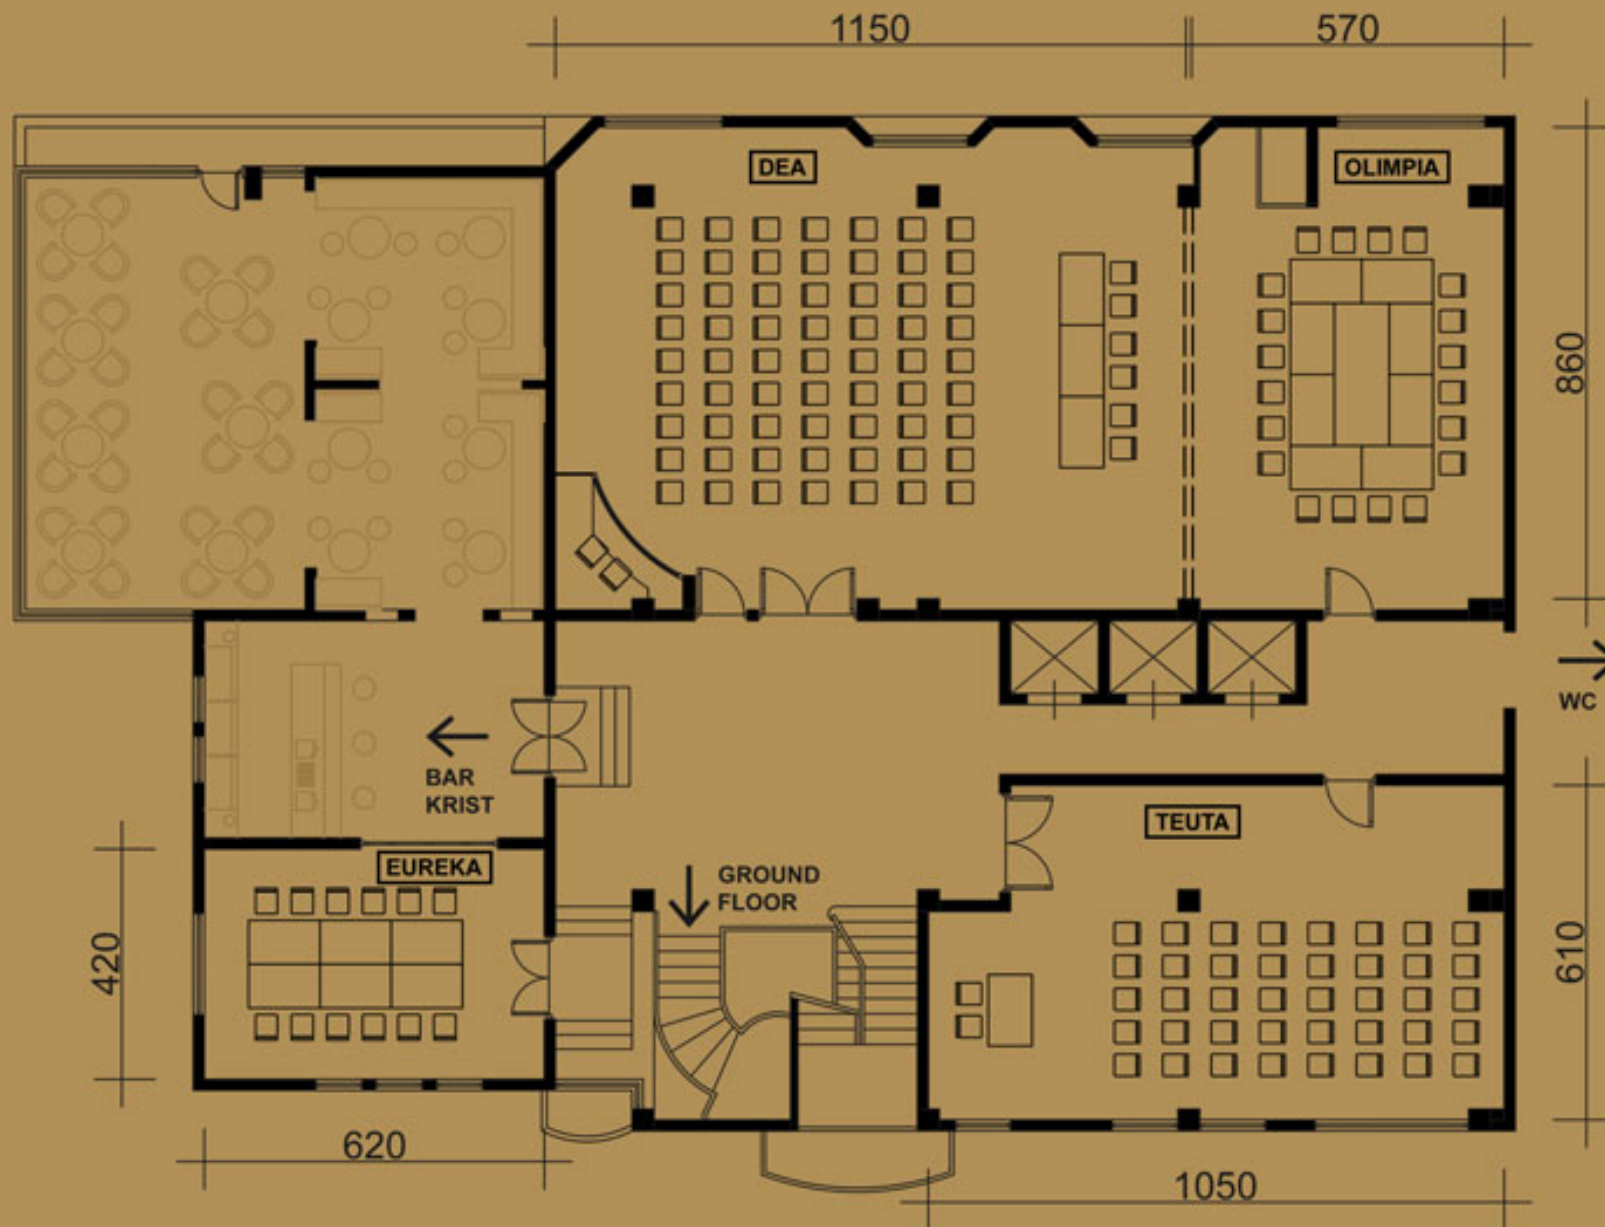

MEETINGS & CONFERENCES

FLOOR PLAN

MEETINGS & CONFERENCES

DEA	99 m ²
OLIMPIA	49 m ²
DEA + OLIMPIA	148 m ²
TEUTA	64 m ²
EUREKA	26 m ²

Mondial Hotel offers 240 m² of first-class banquet and conference facilities suitable for up to 140 guests in theatre-style. Our four meeting rooms are located at the first floor of the hotel with direct access either via the hotel lobby or via our secondary entrance.

	Length (in meter)	Width (in meter)	Square (in m ²)	Price
DEA + OLIMPIA	17,4	8,6	148	36000 Leke
DEA	11,5	8,6	99	24000 Leke
OLIMPIA	5,7	8,6	49	12000 Leke
TEUTA	10,5	6,1	64	12000 Leke
EUREKA	6,2	4,2	26	8000 Leke

	Cocktail (standing)	Lunch/Dinner (sit-down)	Classroom	Theatre Style	U-shape	Boardroom	Hollow Style
DEA	80	60	40	90	35	36	40
OLIMPIA	25	20	20	35	18	22	25
DEA + OLIMPIA	130	90	65	140	55	45	60
TEUTA	30	30	20	40	24	28	26
EUREKA	15	16	10	15	10	15	-
RESTORANT	120	120	-	-	-	-	-
SPIRIT	120	-	-	-	-	-	-

ROOM
DIMENSIONS
CAPACITIES
& PRICES